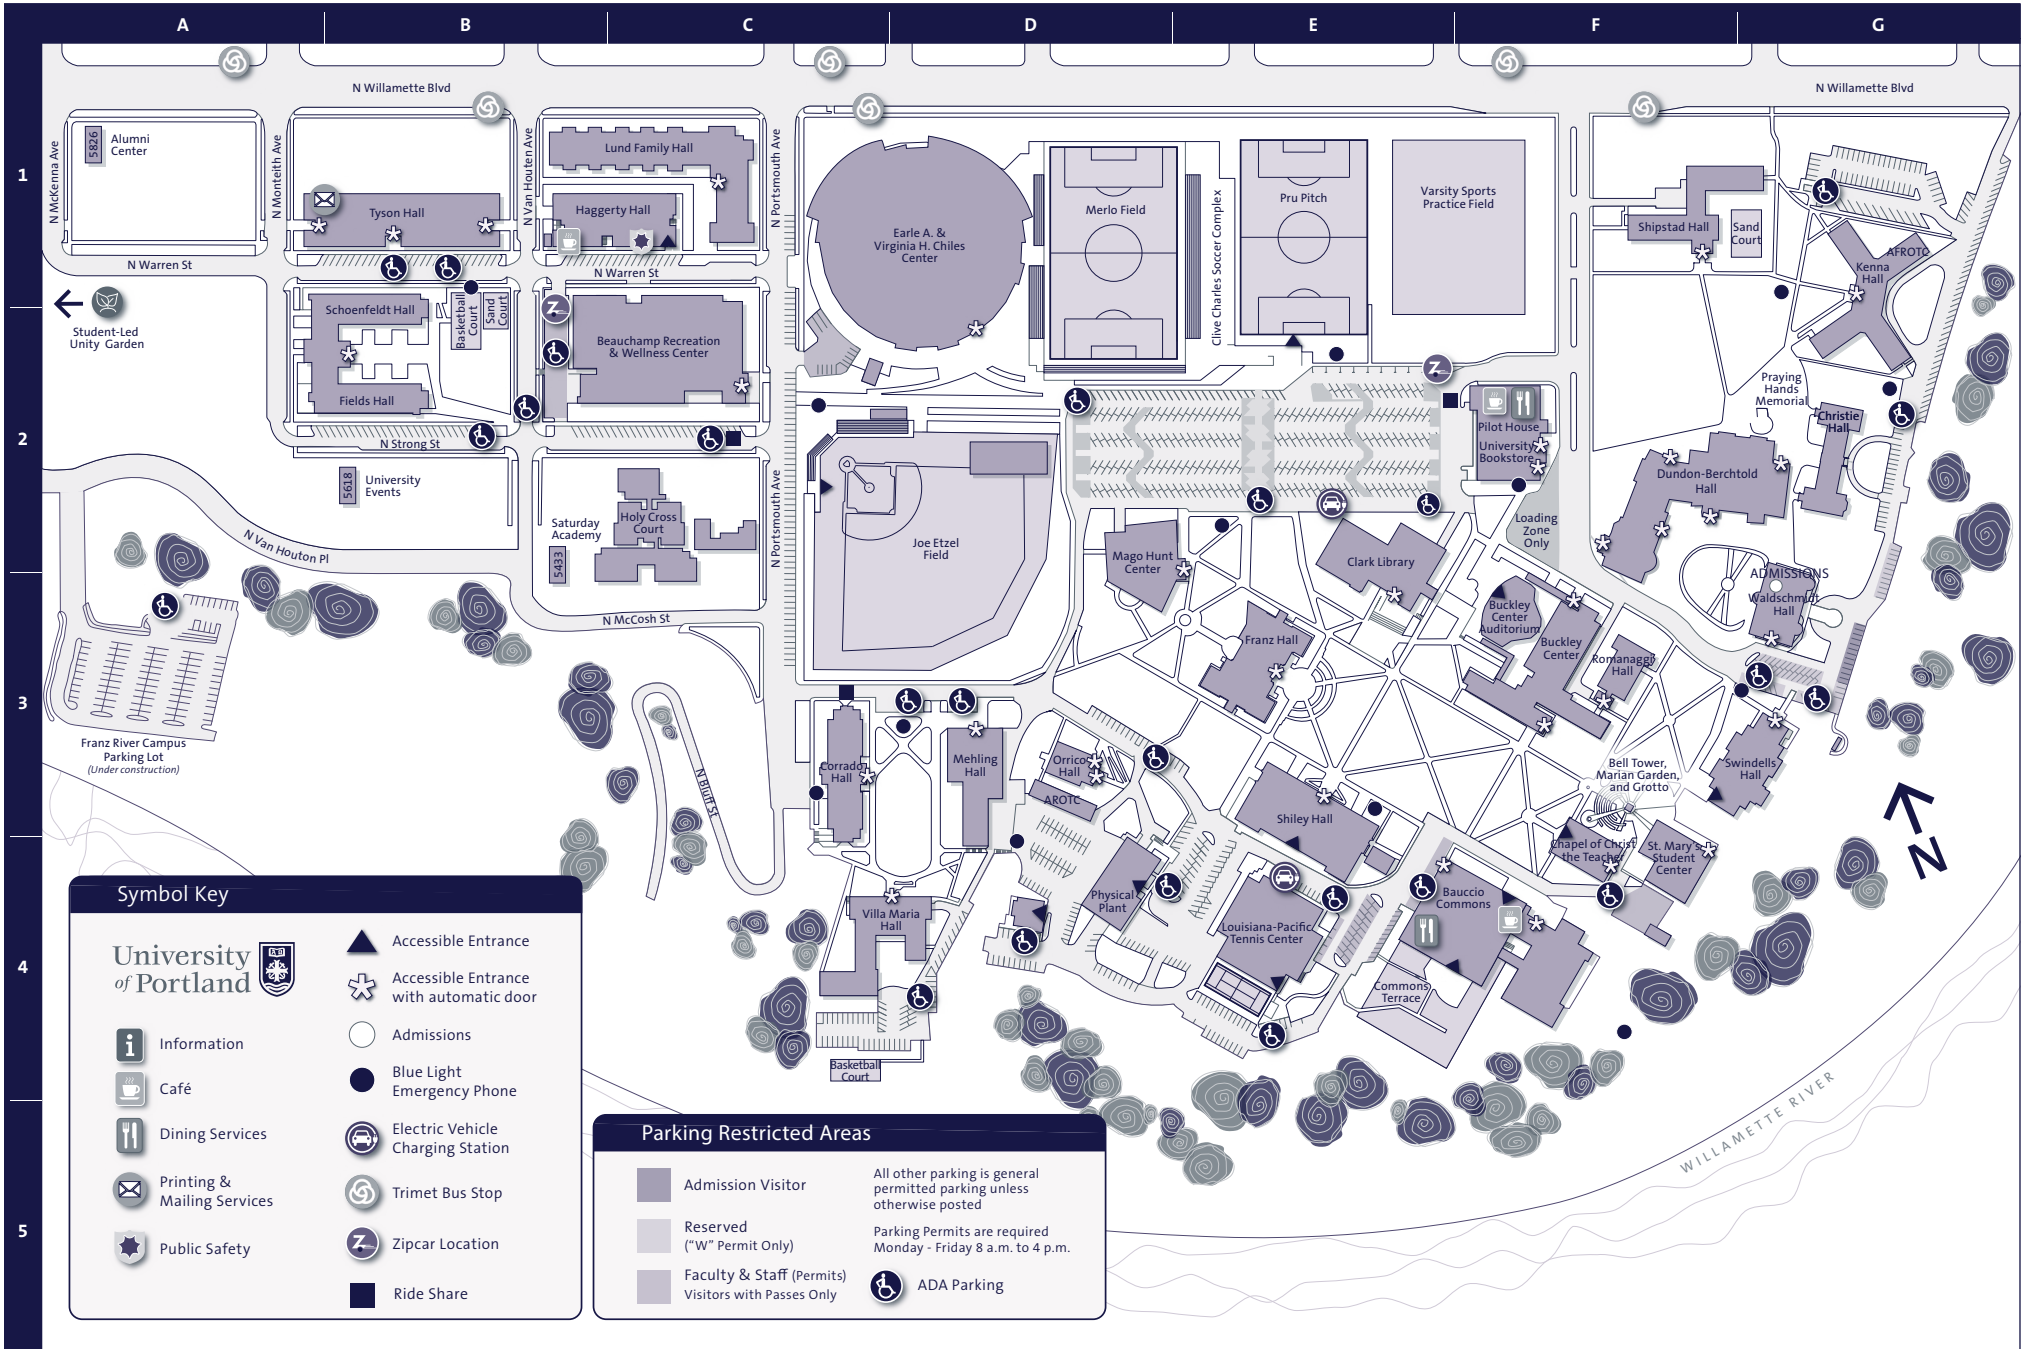

Admissions	G-3	Buckley Center	F-3	Corrado Hall	C-3	Holy Cross Court	C-2	Physical Plant	D-4	Shipstad Hall	F-1
Alumni Center	A-1	Buckley Center Auditorium	F-3	Dundon-Berchtold Hall	F-2	Kenna Hall	G-1	Pilot House	F-2	St. Mary's Student Center	F-4
AFOTC (Kenna Hall)	G-1	Career Education Center (Franz Hall)	E-3	Etzel Field	C-2	Louisiana-Pacific	E-4	Romanaggi Hall	F-3	Swindells Hall	G-3
AROTC	D-3	Chapel of Christ the Teacher	F-4	Fields Hall	B-2	Tennis Center	E-4	Saturday Academy	B-2	Tyson Hall	B-1
Baucchio Commons	F-4	Chiles Center	D-1	Franz Hall	E-3	Lund Family Hall	C-1	Schoenfeldt Hall	B-2	University Bookstore	F-2
Beauchamp Recreation & Wellness Center	C-2	Christie Hall	G-2	Haggerty Hall	C-1	Mago Hunt Center	D-2	Shiley Hall	E-3	University Events	B-2
Bell Tower	F-3	Clark Library	E-2	Health & Counseling Center (Orrico Hall)	D-3	Mehling Hall	D-3	Shepard Academic Resource Center (Buckley Center)	F-3	Villa Maria Hall	C-4
		Clive Charles Soccer Complex	E-1			Orrico Hall	D-3			Waldschmidt Hall	G-3

**Symbol Key**

- Information
- Café
- Dining Services
- Printing & Mailing Services
- Public Safety

- Accessible Entrance
- Accessible Entrance with automatic door
- Admissions
- Blue Light Emergency Phone
- Electric Vehicle Charging Station
- Trimet Bus Stop
- Zipcar Location
- Ride Share

**Parking Restricted Areas**

- Admission Visitor
  - Reserved ("W" Permit Only)
  - Faculty & Staff (Permits) Visitors with Passes Only
  - ADA Parking
- All other parking is general permitted parking unless otherwise posted.  
 Parking Permits are required Monday - Friday 8 a.m. to 4 p.m.