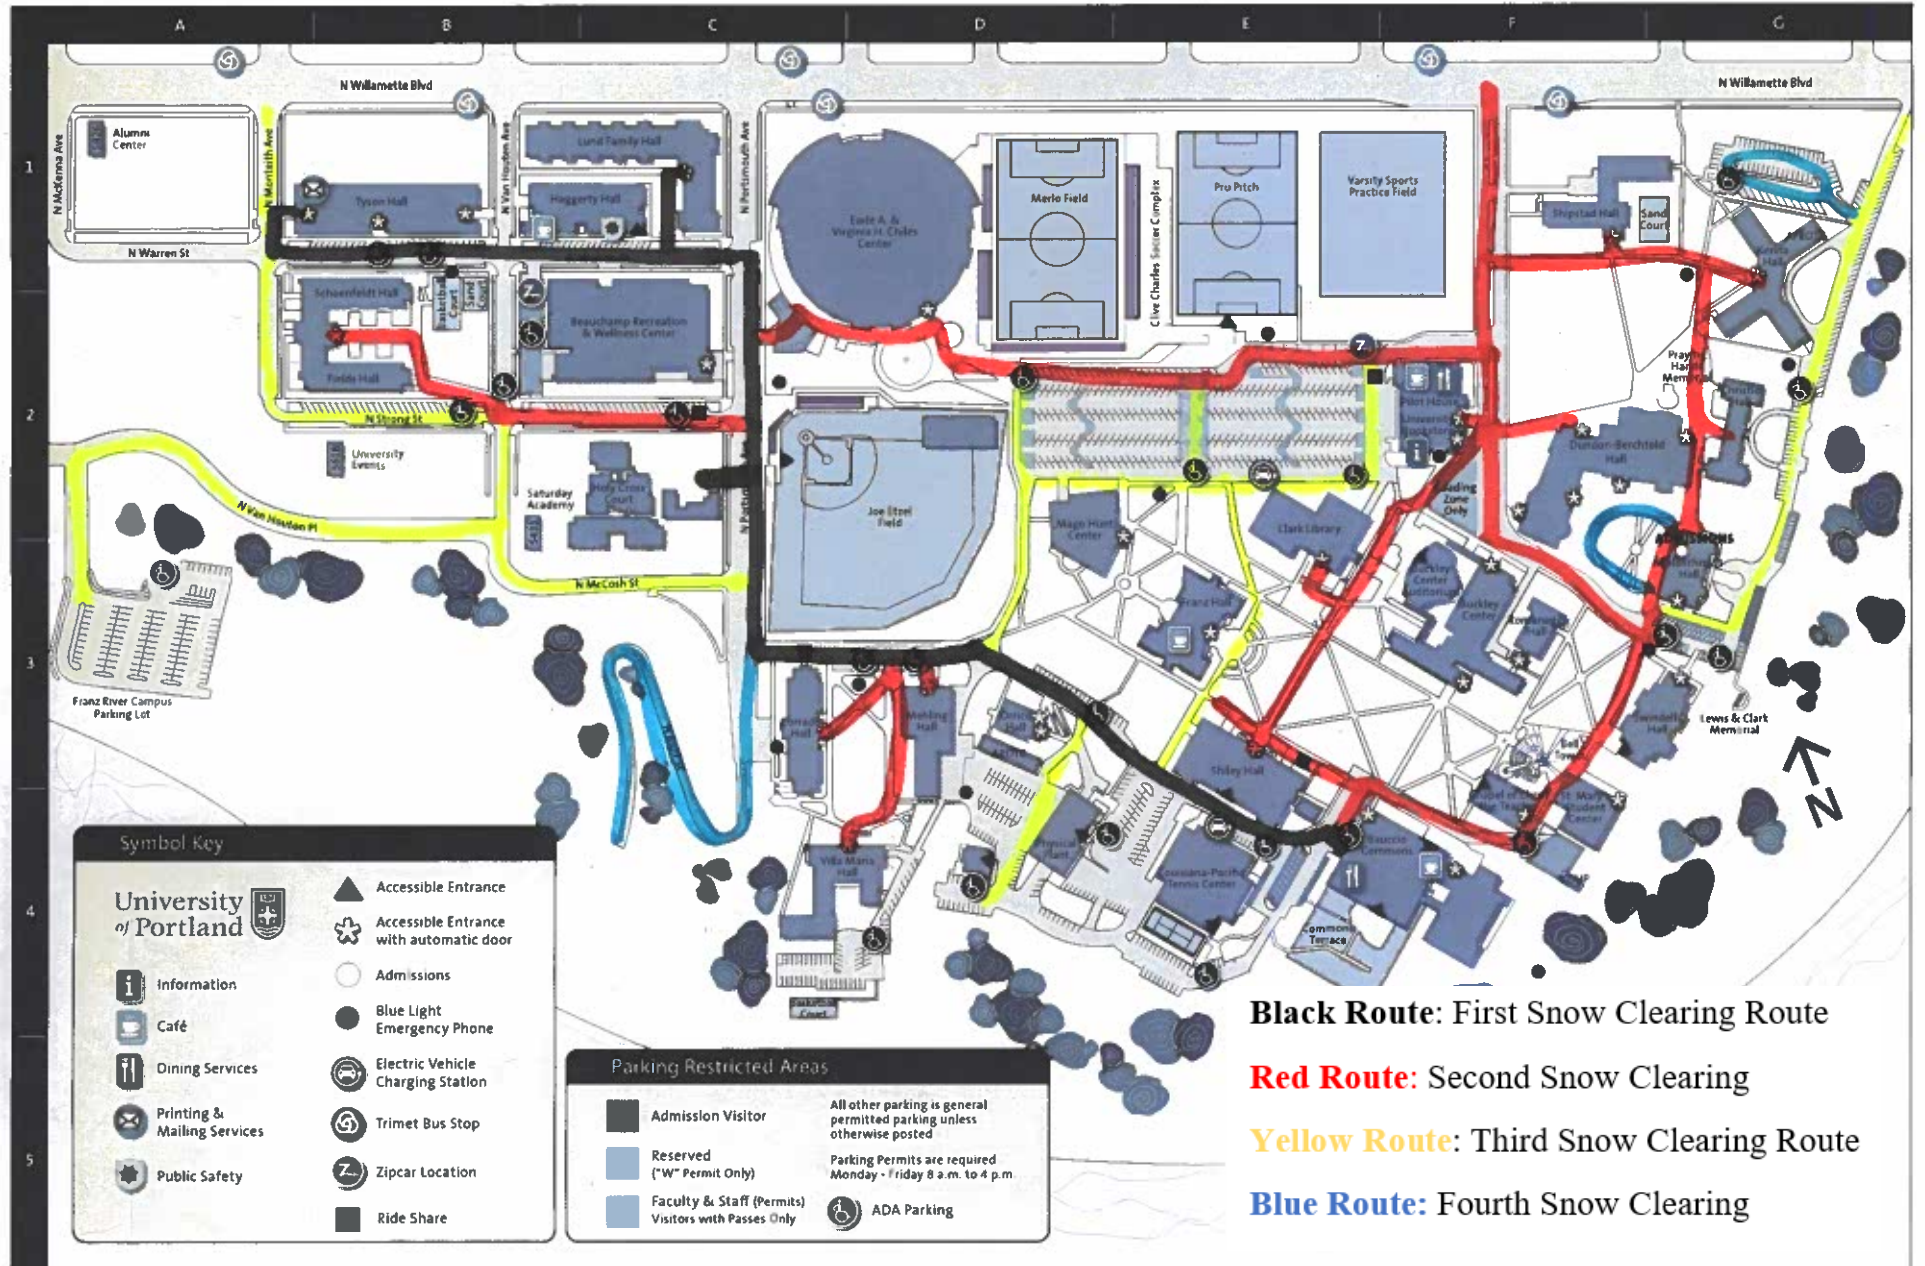

Admissions	G-3 Buckley Center Auditorium	F-3 Corrado Hall	C-3 Kenna Hall AFROTC	G-1 Physical Plant	D-4 Tyson Hall	B-1
Alumni Center	A-1 Career Center	E-3 Dundon-Berchtdoll Hall	F-2 Louisiana-Pacific	Romanaggi Hall	F-3 University Bookstore	F-2
AROTC	D-3 Chapel of Christ the Teacher	F-4 Etzel Field	C-2 Tennis Center	Saturday Academy	B-2 University Events	B-2
Baucio Commons	F-4 Chiles Center	D-1 Fields Hall	B-2 Lund Family Hall	C-1 Schoenfeldt Hall	B-2 Villa Maria Hall	C-4
Beauchamp Recreation & Wellness Center	C-2 Christie Hall	G-2 Franz Hall	E-3 Mago Hunt Center	D-2 Shiley Hall	E-3 Waldschmidt Hall	G-3
Bell Tower	C-2 Clark Library	E-2 Haggerty Hall	C-1 Mehling Hall	D-3 Shipstad Hall	F-1	
Buckley Center	F-3 Clive Charles Soccer Complex	E-2 Health & Counseling Center	D-3 Orrico Hall	D-3 St. Mary's Student Center	F-4	
	F-3 Complex	E-1 Holy Cross Court	C-2 Pilot House	F-2 Swindells Hall	G-3	

**Black Route:** First Snow Clearing Route  
**Red Route:** Second Snow Clearing  
**Yellow Route:** Third Snow Clearing Route  
**Blue Route:** Fourth Snow Clearing

**\*\*\*Snow routes subject to change due to campus operations and severity of snowfall.**